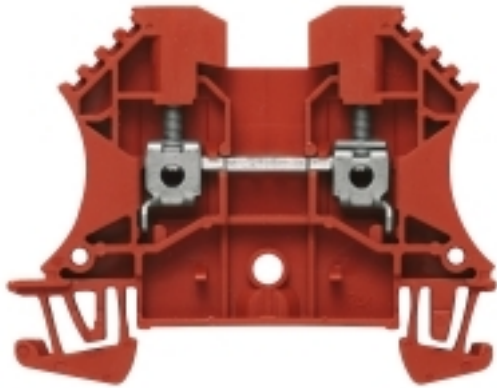

**W-Series
WDU 2.5 RT**

Weidmüller Interface GmbH & Co. KG
Klingenbergstraße 16
D-32758 Detmold
Germany
Fon: +49 5231 14-0
Fax: +49 5231 14-292083
www.weidmueller.com

The versatile and extensive range of products - from 0.05 mm² to 300 mm² - means that you have diverse options for your applications at your disposal.
Hardened steel for mechanical strength and high-quality tinned copper for optimum conductivity. All materials comply with RoHS requirements and have been tested to current environment guidelines.

General ordering data

Type	WDU 2.5 RT
Order No.	1020040000
Version	W-Series, Feed-through terminal, Rated cross-section: 2.5 mm ² , Screw connection
GTIN (EAN)	4008190143015
Qty.	100 pc(s).

**W-Series
WDU 2.5 RT**

Additional technical data

Explosion-tested version	Yes	Number of similar terminals	1
Open sides	right	Type of mounting	Snap-on
Version	Screw connection, for plug-in cross-connector, for screwable cross-connection, One end without connector		